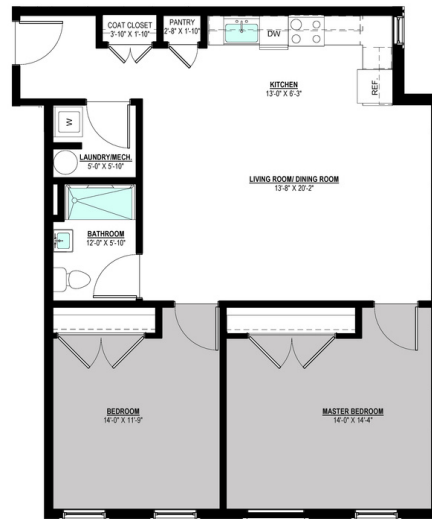

9 STEELE

1 & 2 BEDROOM PLANS

FROM 630 to 1,070 SQUARE FEET

1 BEDROOM

Plan 06

- ▶ 1 Bedroom
- ▶ 1 Bath
- ▶ 630 Square Feet
- ▶ ADA Compliant

2 BEDROOM

Plan 04

- ▶ 2 Bedroom
- ▶ 1 Bath
- ▶ 903 Square Feet

1 BEDROOM

Plan 02 | 03 | 07

- ▶ 1 Bedroom
- ▶ 1 Bath
- ▶ 717 Square Feet

1 BEDROOM

Plan 01 | 08

- ▶ 1 Bedroom
- ▶ 1 Bath
- ▶ 807 Square Feet

2 BEDROOM

Plan 05

- ▶ 2 Bedroom
- ▶ 2 Bath
- ▶ 1,070 Square Feet