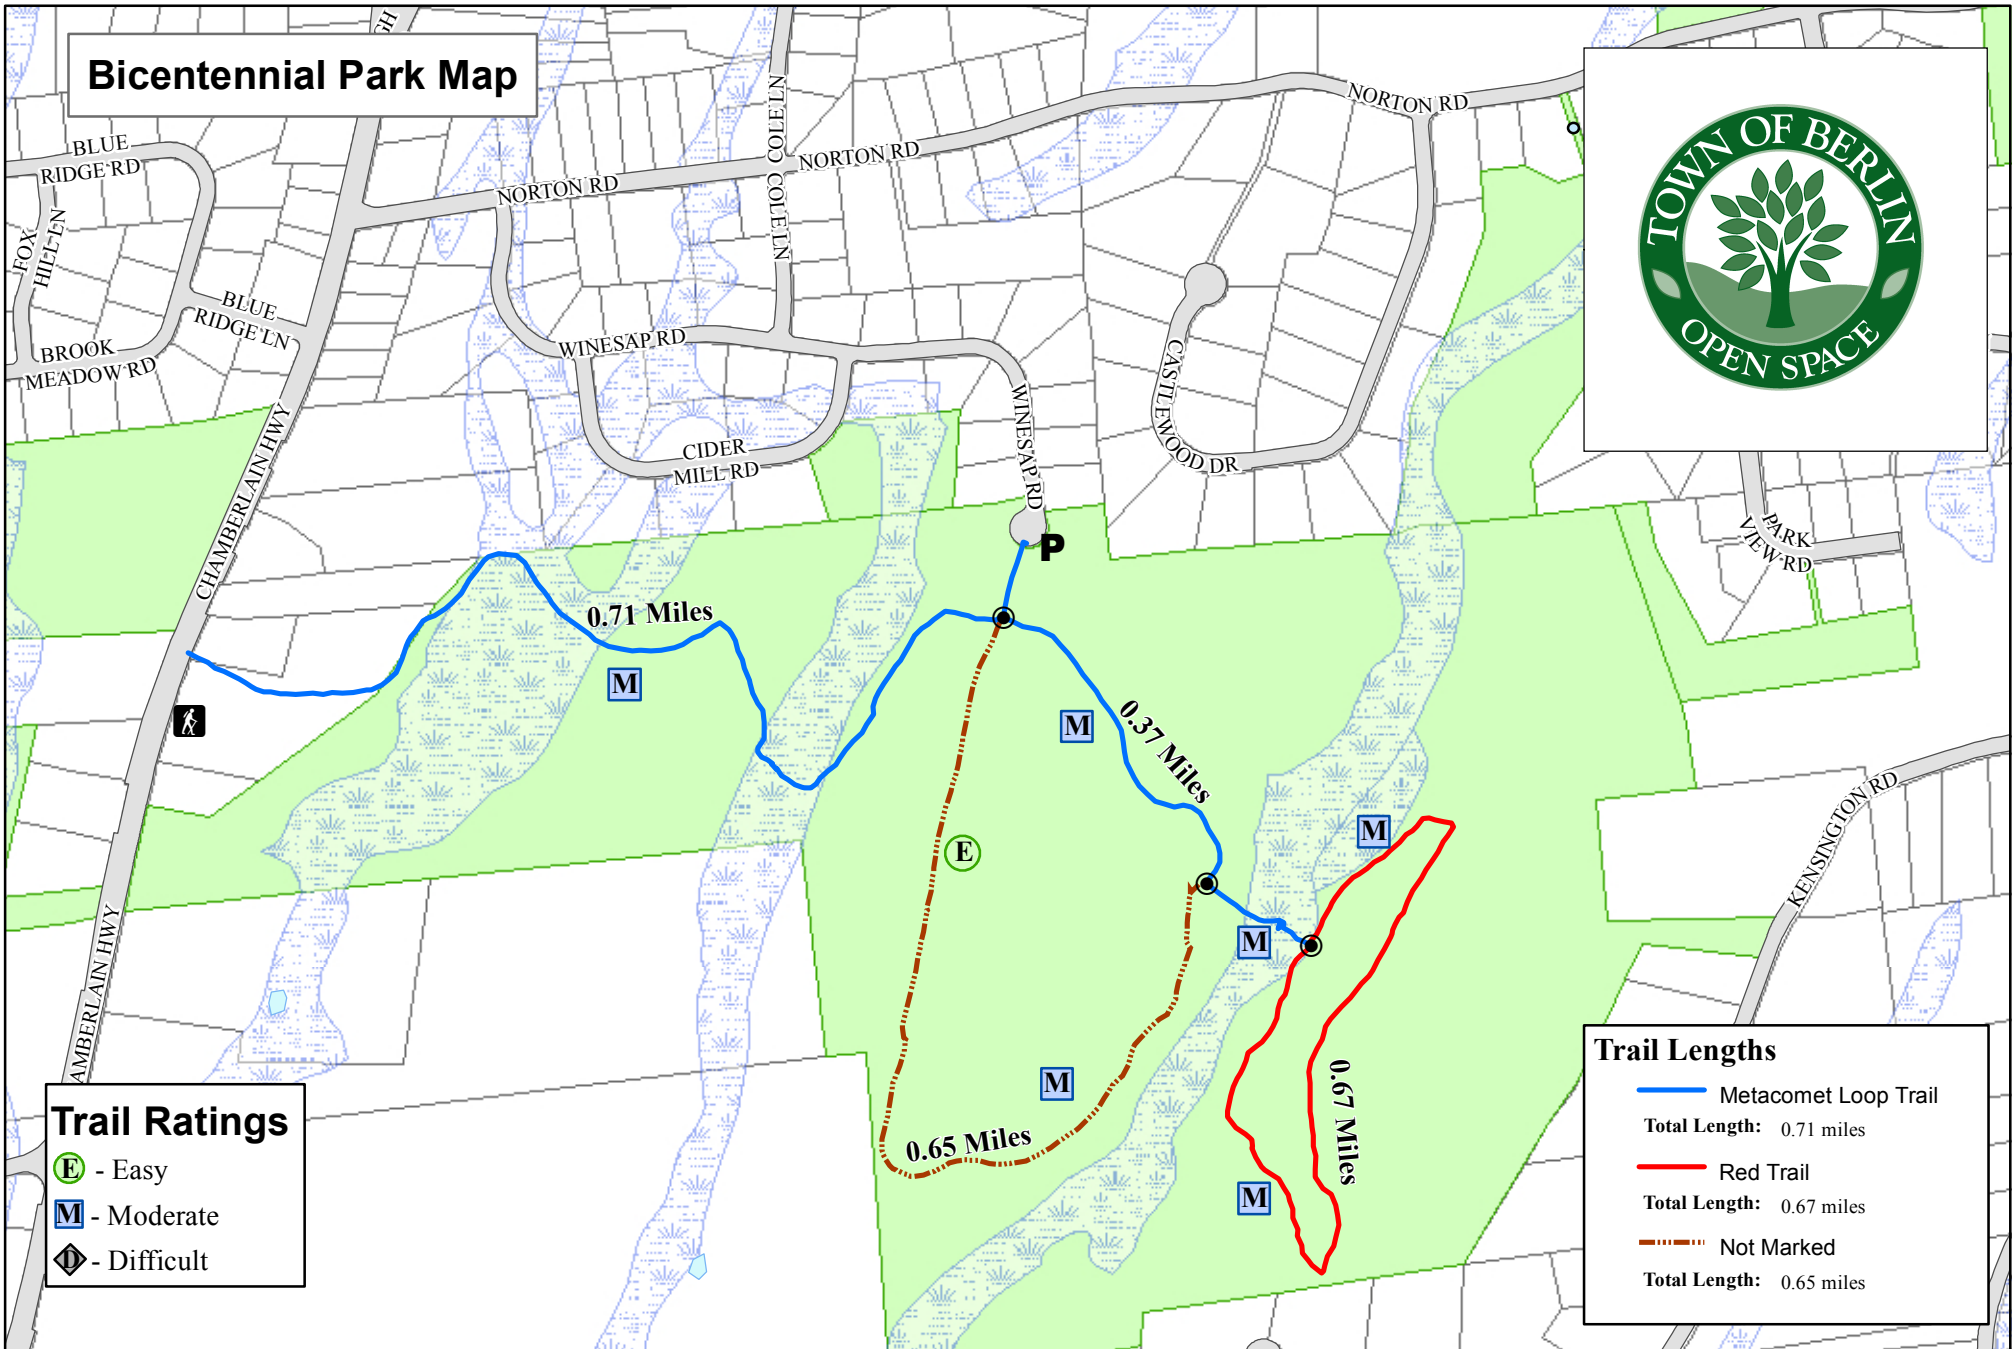

# Bicentennial Park Map

## Trail Ratings

- E - Easy
- M - Moderate
- D - Difficult

## Trail Lengths

- Metacomet Loop Trail  
Total Length: 0.71 miles
- Red Trail  
Total Length: 0.67 miles
- - - Not Marked  
Total Length: 0.65 miles

<span style="background-color: gray; border: 1px solid black; display: inline-block; width: 20px; height: 10px;"></span> Roads	<span style="border: 1px solid gray; display: inline-block; width: 20px; height: 10px;"></span> Parcels
<span style="background-color: lightgreen; border: 1px solid black; display: inline-block; width: 20px; height: 10px;"></span> Open Space	<span style="border: 1px solid black; border-radius: 50%; padding: 2px;">P</span> Parking
<span style="background-color: lightblue; border: 1px solid black; display: inline-block; width: 20px; height: 10px;"></span> Water	<span style="border: 1px solid black; border-radius: 50%; padding: 2px;">W</span> Wetlands

This Map is for illustrative purposes only