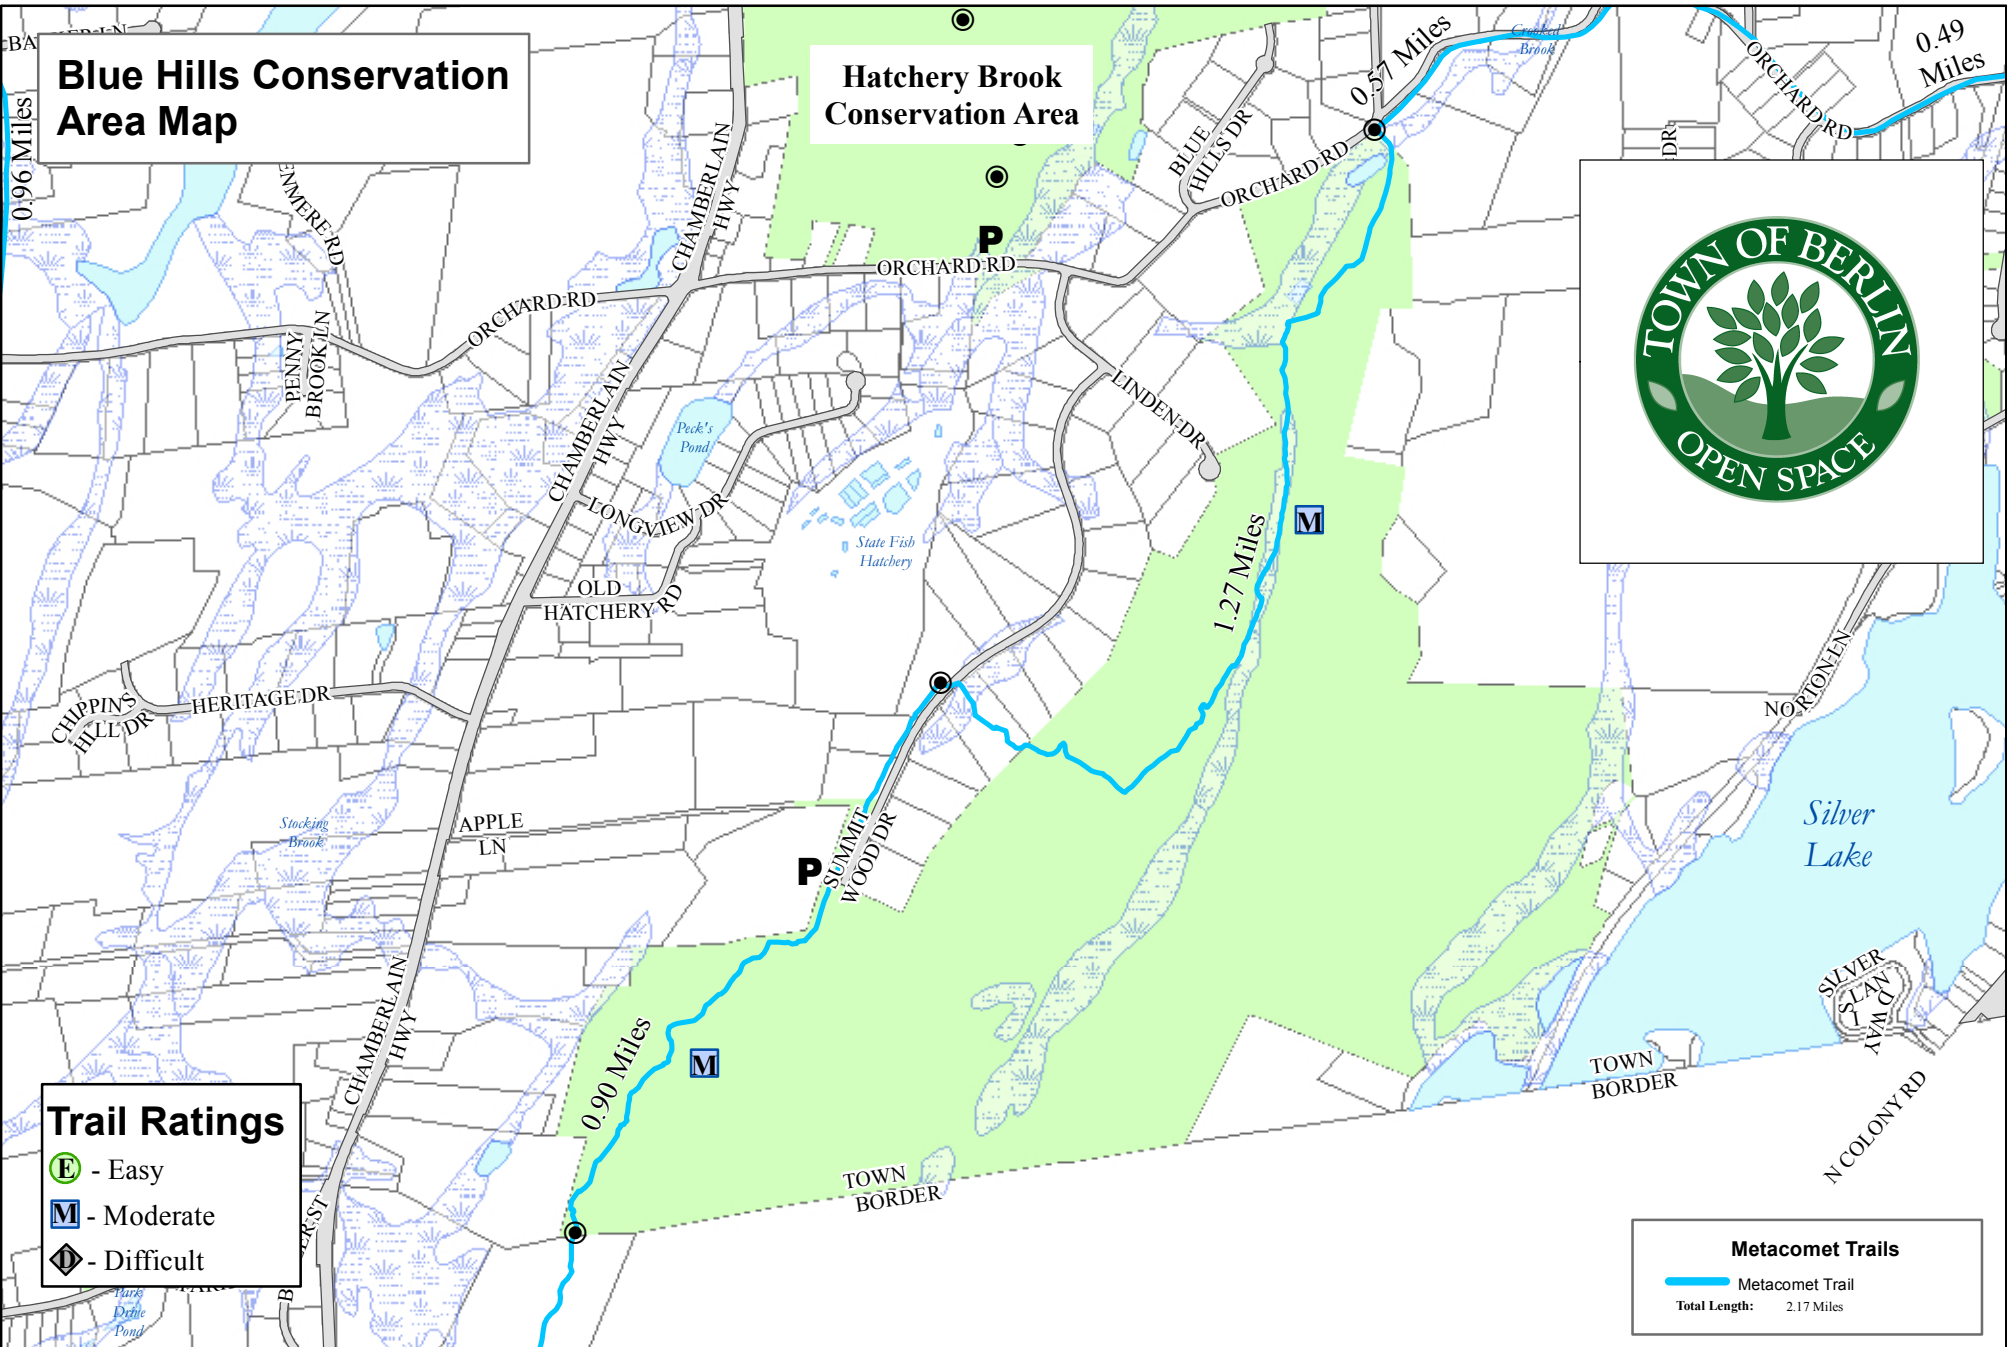

Blue Hills Conservation Area Map

Hatchery Brook Conservation Area

Trail Ratings

- Easy
- Moderate
- Difficult

Metacomet Trails

- Metacomet Trail
- Total Length: 2.17 Miles

- Roads
- Open Space
- Water
- Parcels
- Parking
- Wetlands

This Map is for illustrative purposes only