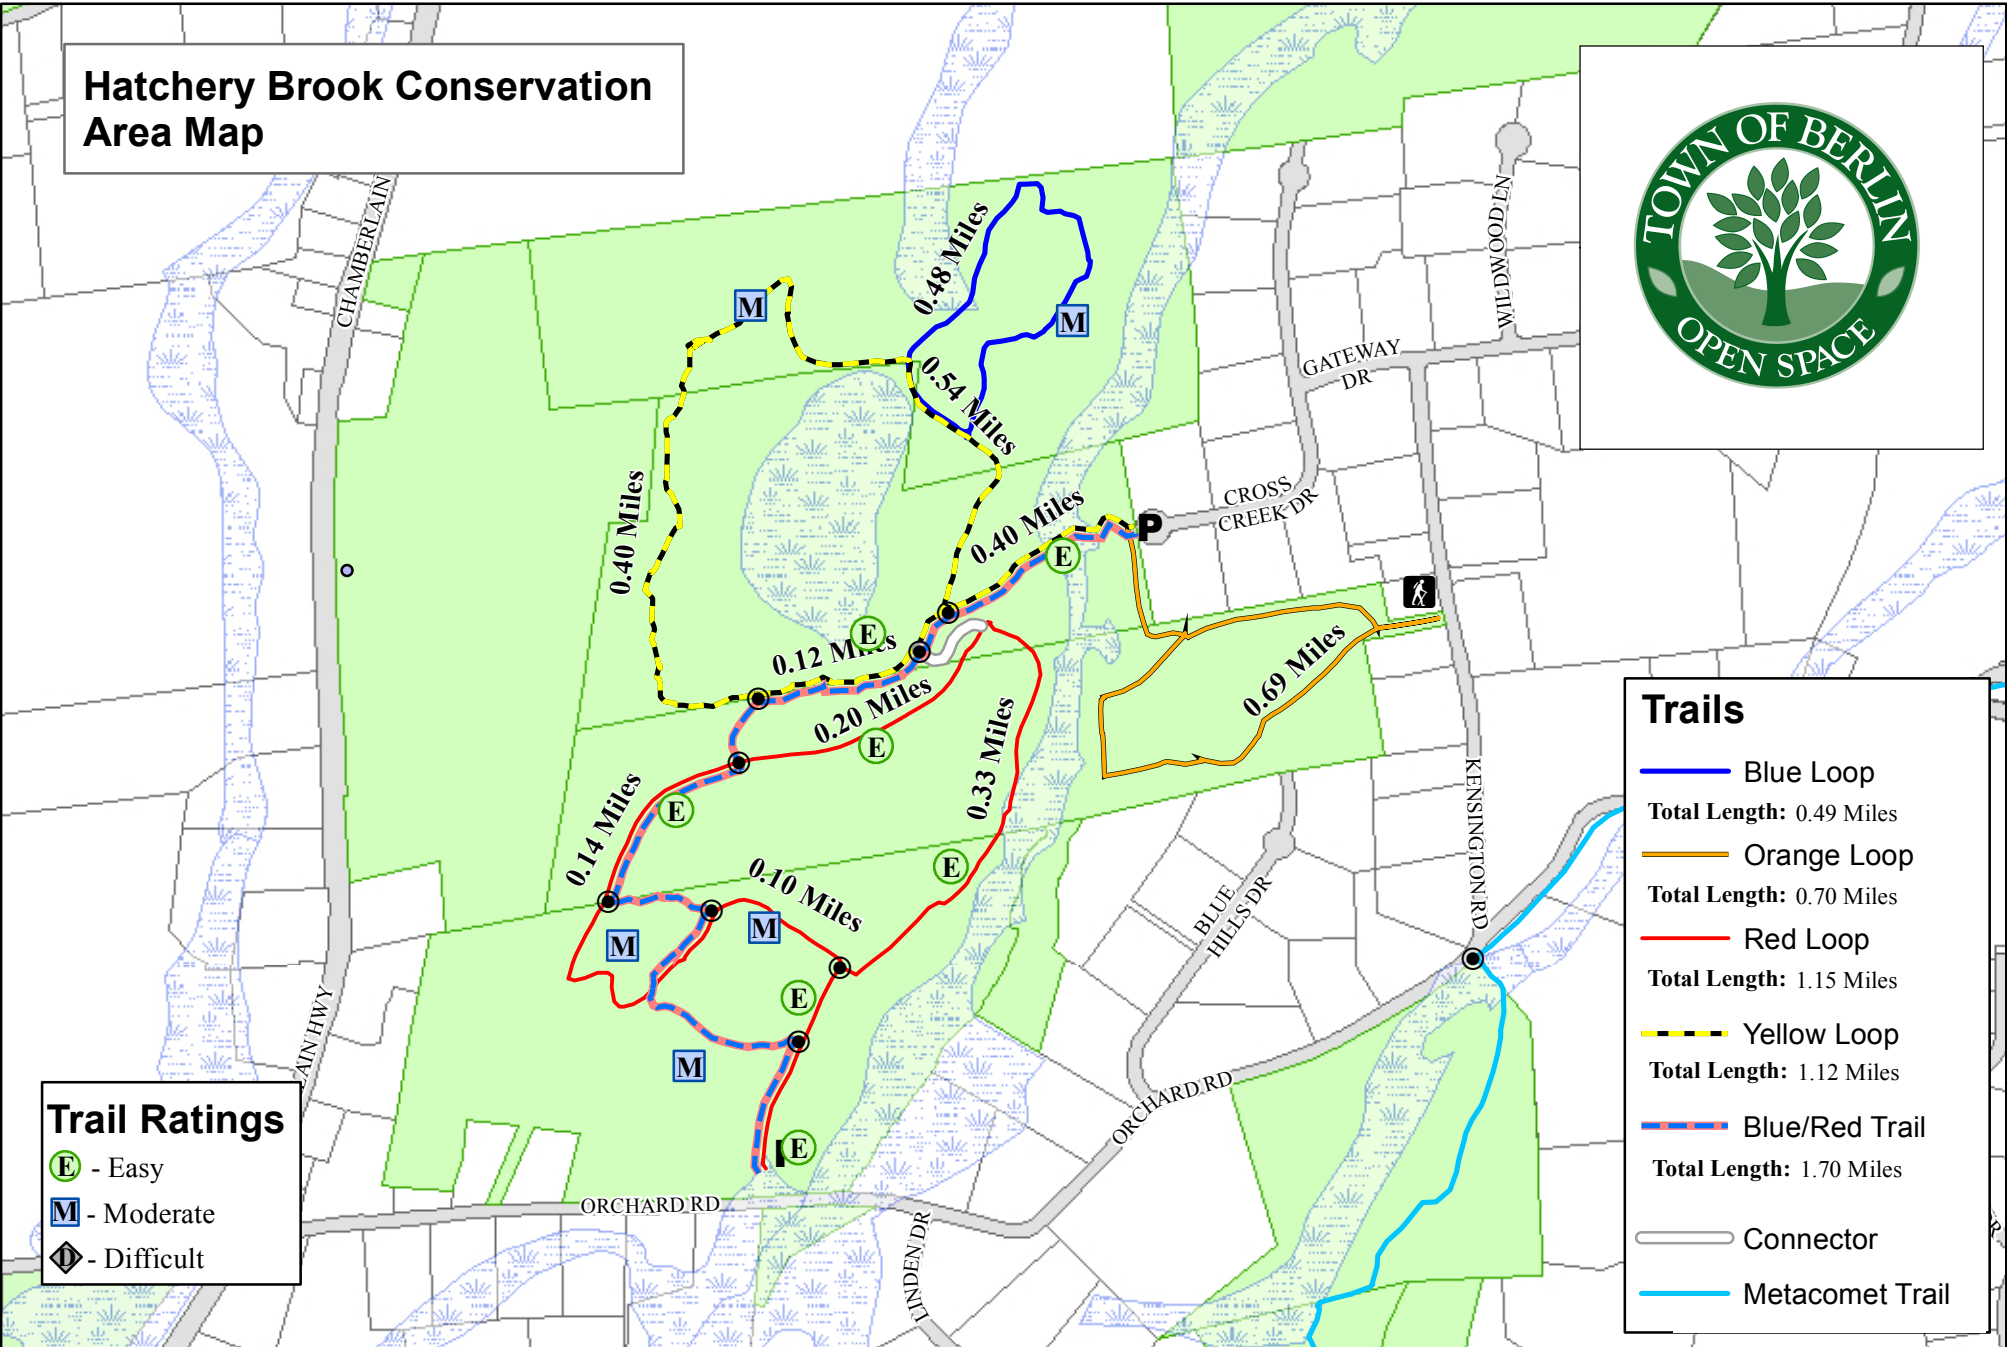

Hatchery Brook Conservation Area Map

Trail Ratings

- E - Easy
- M - Moderate
- D - Difficult

Trails

- Blue Loop
Total Length: 0.49 Miles
- Orange Loop
Total Length: 0.70 Miles
- Red Loop
Total Length: 1.15 Miles
- Yellow Loop
Total Length: 1.12 Miles
- Blue/Red Trail
Total Length: 1.70 Miles
- Connector
- Metacomet Trail

- Roads
- Parcels
- Open Space
- P Parking
- Water
- Wetlands

This Map is for illustrative purposes only