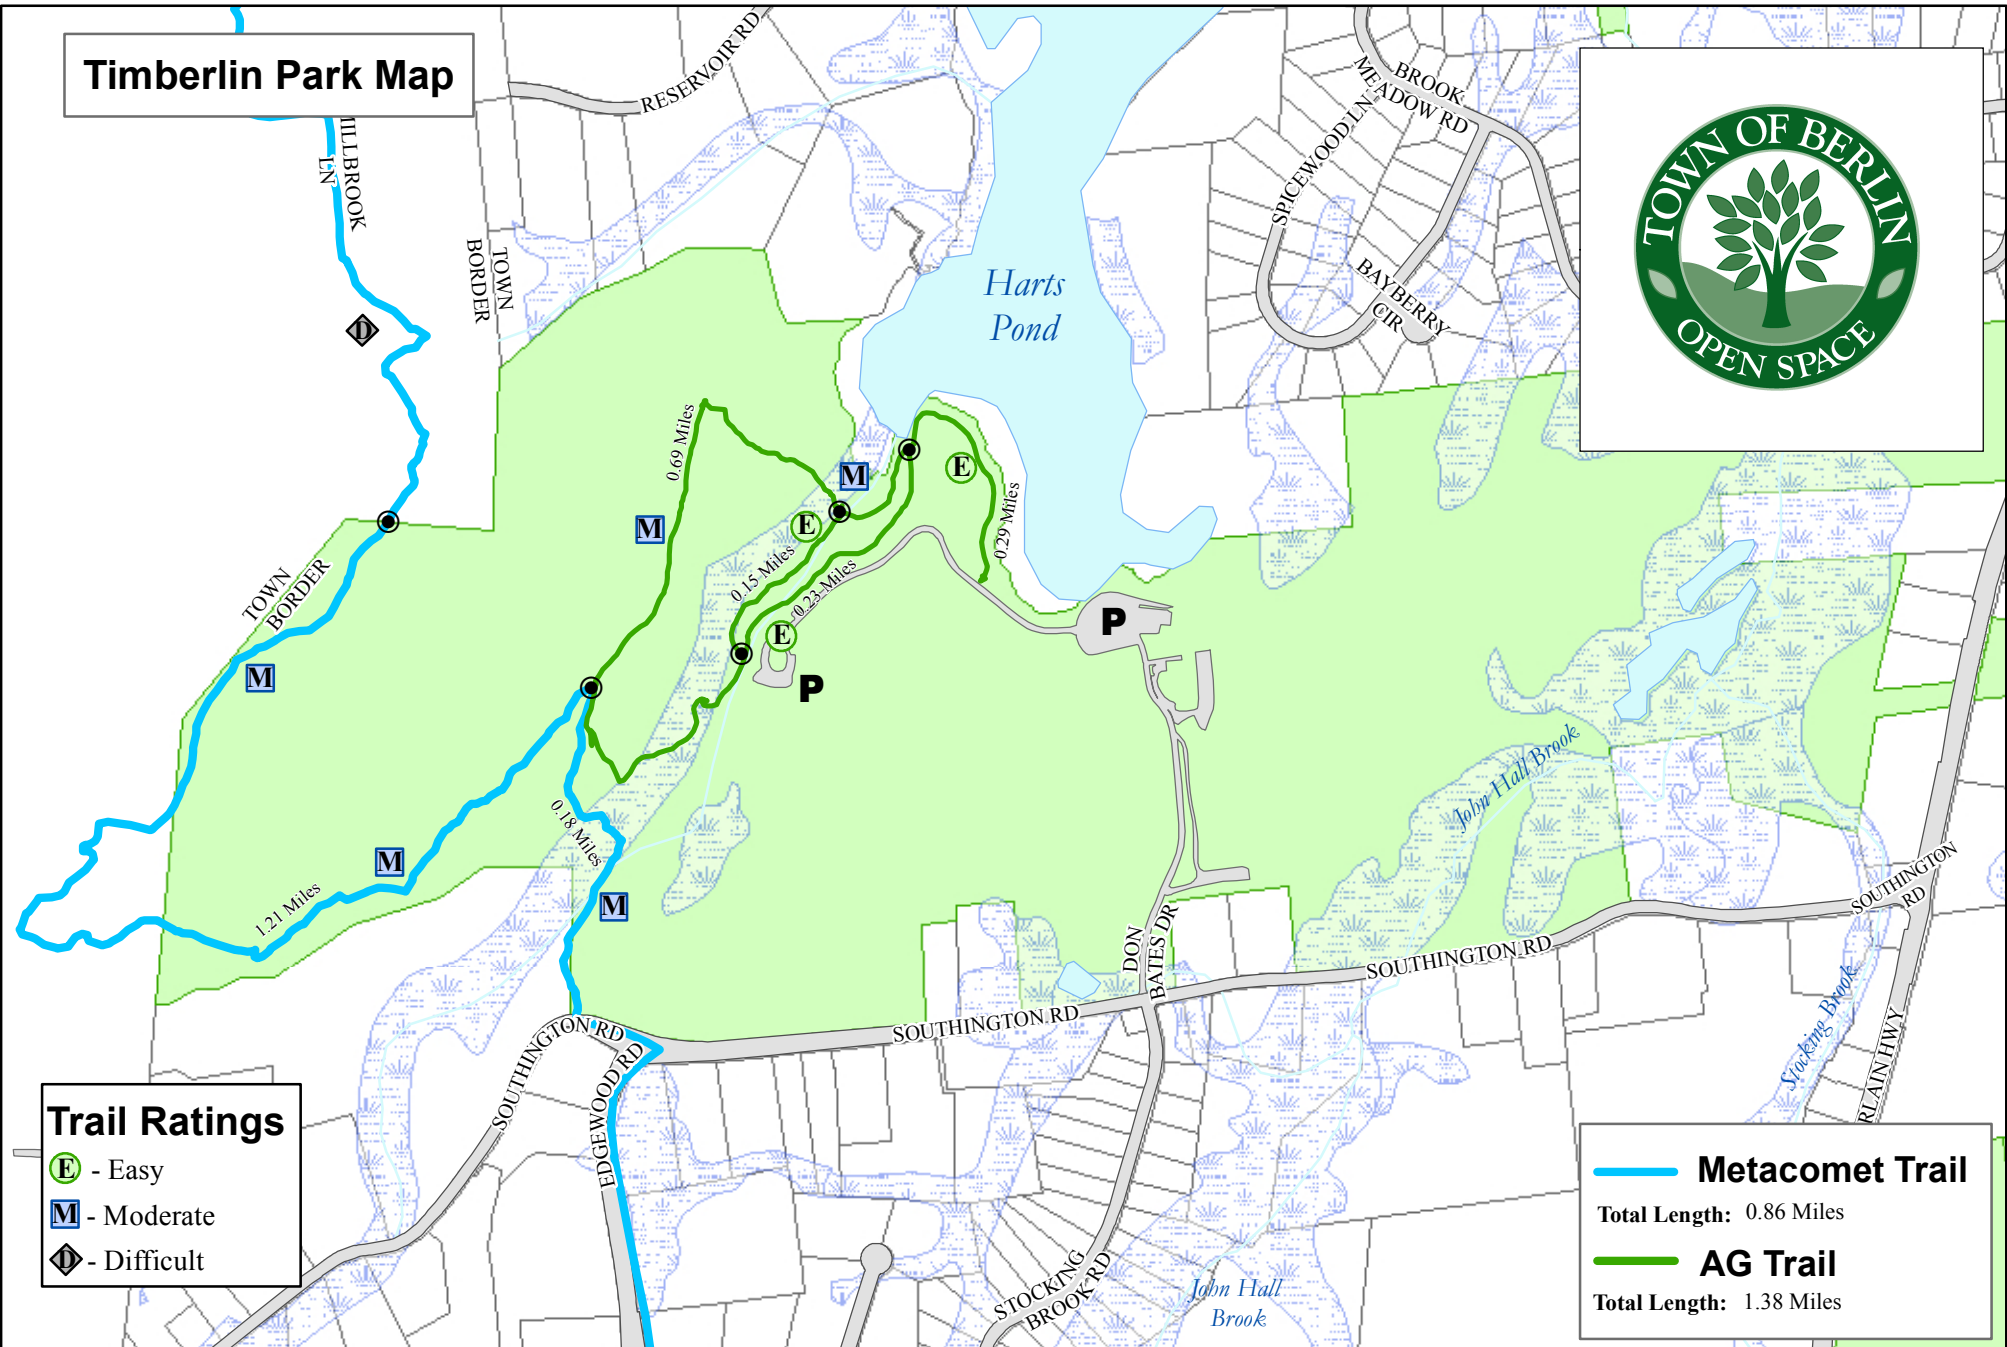

Timberlin Park Map

Trail Ratings

- E - Easy
- M - Moderate
- ◆ - Difficult

- Metacomet Trail**
Total Length: 0.86 Miles
- AG Trail**
Total Length: 1.38 Miles

| | |
|---|--|
| Roads | Parcels |
| Open Space | P Parking |
| Water | Wetlands Wetlands |

This Map is for illustrative purposes only